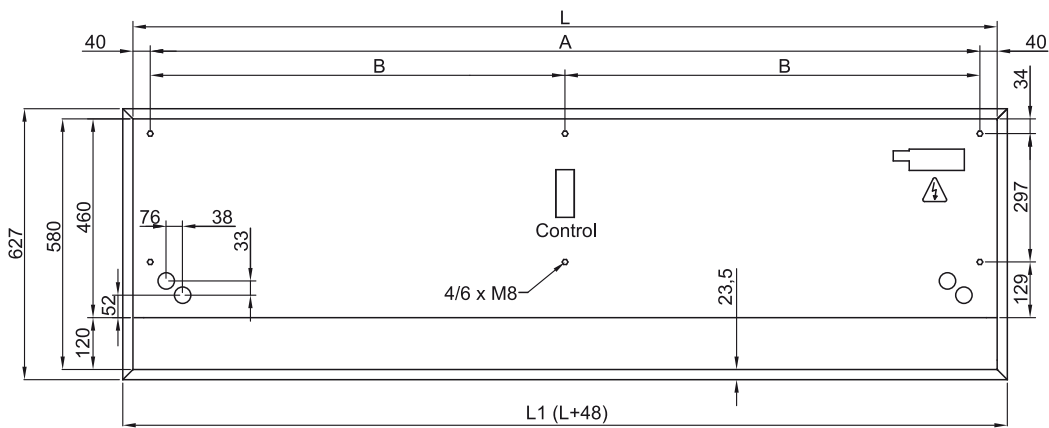

Modelis	(m³/h)	(m)

RDAM ECM 1500 DX12-DA	5/8" - 3/8"	
RDAM ECM 2000 DX16-DA	5/8" - 3/8"	
RDAM ECM 2500 DX21-DA	3/4" - 3/8"	
RDAM ECM 2500 DX24-DA	3/4" - 3/8"	
RDAM ECG 1000 DX10-DA	5/8" - 3/8"	
RDAM ECG 1500 DX13-DA	5/8" - 3/8"	
RDAM ECG 1500 DX15-DA	5/8" - 3/8"	
RDAM ECG 2000 DX22-DA	3/4" - 3/8"	
RDAM ECG 2500 DX25-DA	3/4" - 3/8"	
RDAM ECG 2500 DX29-DA	7/8" - 3/8"	

Modelis	(m³/h)	(m)

RDAM ECM 1000 VRV8-DA	5/8" - 3/8"	
RDAM ECM 1500 VRV12-DA	5/8" - 3/8"	
RDAM ECM 2000 VRV16-DA	5/8" - 3/8"	
RDAM ECM 2000 VRV19-DA	3/4" - 3/8"	
RDAM ECM 2500 VRV21-DA	3/4" - 3/8"	
RDAM ECM 2500 VRV24-DA	3/4" - 3/8"	
RDAM ECG 1000 VRV10-DA	5/8" - 3/8"	
RDAM ECG 1500 VRV13-DA	5/8" - 3/8"	
RDAM ECG 1500 VRV15-DA	5/8" - 3/8"	
RDAM ECG 2000 VRV20-DA	3/4" - 3/8"	
RDAM ECG 2000 VRV24-DA	3/4" - 3/8"	
RDAM ECG 2500 VRV25-DA	3/4" - 3/8"	
RDAM ECG 2500 VRV29-DA	7/8" - 3/8"	

Izmeri

	L	L1	A	B
Recessed Dam 1000	1000	1048	920	-
Recessed Dam 1500	1500	1548	1420	710
Recessed Dam 2000	2000	2048	1920	960
Recessed Dam 2500	2500	2548	2420	1210