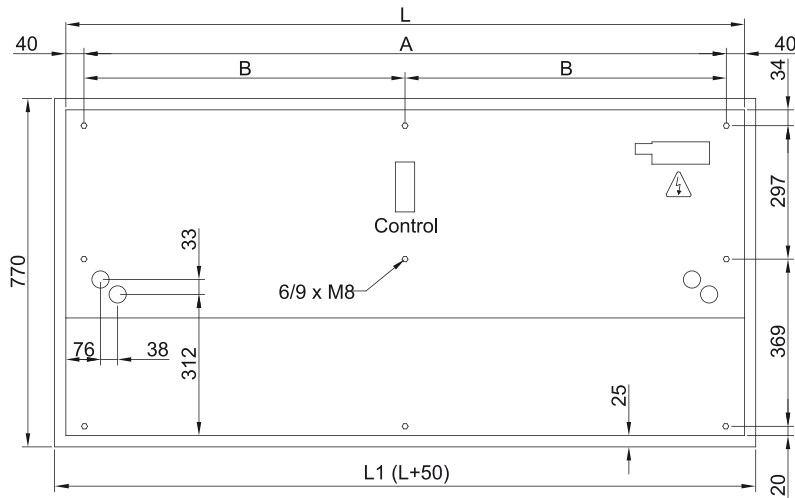

Modelis	(m³/h)	(m)
RECG 1000 DX10-DA	5/8" - 3/8"	
RECG 1500 DX15-DA	5/8" - 3/8"	
RECG 1500 DX13-DA	5/8" - 3/8"	
RECG 2000 DX22-DA	3/4" - 3/8"	
RECG 2500 DX25-DA	3/4" - 3/8"	
RECG 2500 DX29-DA	7/8" - 3/8"	

Modelis	(m³/h)	(m)
RECM 1000 VRV8-DA	5/8" - 3/8"	
RECM 1500 VRV12-DA	5/8" - 3/8"	
RECM 2000 VRV16-DA	5/8" - 3/8"	
RECM 2000 VRV19-DA	3/4" - 3/8"	
RECM 2500 VRV21-DA	3/4" - 3/8"	
RECM 2500 VRV24-DA	3/4" - 3/8"	
RECG 1000 VRV10-DA	5/8" - 3/8"	
RECG 1500 VRV13-DA	5/8" - 3/8"	
RECG 1500 VRV15-DA	5/8" - 3/8"	
RECG 2000 VRV20-DA	3/4" - 3/8"	
RECG 2000 VRV24-DA	3/4" - 3/8"	
RECG 2500 VRV25-DA	3/4" - 3/8"	
RECG 2500 VRV29-DA	7/8" - 3/8"	

Izmeri

	L	L1	A	B
Recessed Windbox 1000	1000	1050	920	-
Recessed Windbox 1500	1500	1550	1420	710
Recessed Windbox 2000	2000	1550	1920	960
Recessed Windbox 2500	2500	2550	2420	1210