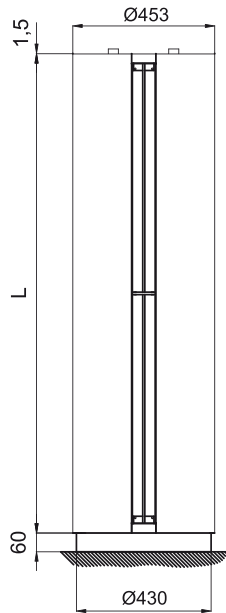

Specifikācijas

50Hz

Modelis	(m ³ /h)	(m)
RUND ECG 1000 DX10-DA	5/8" - 3/8"	
RUND ECG 1500 DX13-DA	5/8" - 3/8"	
RUND ECG 1500 DX15-DA	5/8" - 3/8"	
RUND ECG 2000 DX22-DA	3/4" - 3/8"	
RUND ECG 2500 DX25-DA	3/4" - 3/8"	
RUND ECG 2500 DX29-DA	7/8" - 3/8"	
RUND ECG 3000 DX34-DA	7/8" - 3/8"	

Modelis	(m ³ /h)	(m)
RUND ECG 1000 VRV10-DA	5/8" - 3/8"	
RUND ECG 1500 VRV13-DA	5/8" - 3/8"	
RUND ECG 1500 VRV15-DA	5/8" - 3/8"	
RUND ECG 2000 VRV20-DA	3/4" - 3/8"	
RUND ECG 2000 VRV24-DA	3/4" - 3/8"	
RUND ECG 2500 VRV25-DA	3/4" - 3/8"	
RUND ECG 2500 VRV29-DA	7/8" - 3/8"	
RUND ECG 3000 VRV29-DA	7/8" - 3/8"	
RUND ECG 3000 VRV34-DA	7/8" - 3/8"	

Modelis	(m ³ /h)	(m)
RUND ECG 1000 VRV10- DA	5/8" - 3/8"	
RUND ECG 1500 VRV13- DA	5/8" - 3/8"	
RUND ECG 1500 VRV15- DA	5/8" - 3/8"	
RUND ECG 2000 VRV20- DA	3/4" - 3/8"	
RUND ECG 2000 VRV24- DA	3/4" - 3/8"	
RUND ECG 2500 VRV25- DA	3/4" - 3/8"	
RUND ECG 2500 VRV29- DA	7/8" - 3/8"	
RUND ECG 3000 VRV29- DA	7/8" - 3/8"	
RUND ECG 3000 VRV34- DA	7/8" - 3/8"	

Izmeri

Water pipes top entrance

Floor fixing points with foot

Standard installation (vertical left side)

	L
RUND 1000	1025
RUND 1500	1525
RUND 2000	2030
RUND 2500	2530
RUND 3000	2980