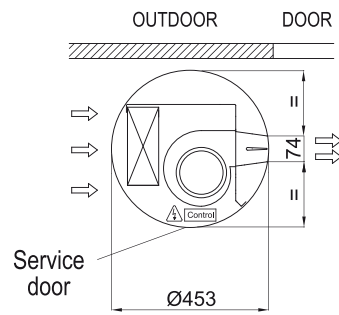

Izmeri

Water pipes top entrance

Floor fixing points with foot

Standard installation (vertical left side)

	L
RUND 1000	1025
RUND 1500	1525
RUND 2000	2030
RUND 2500	2530
RUND 3000	2980