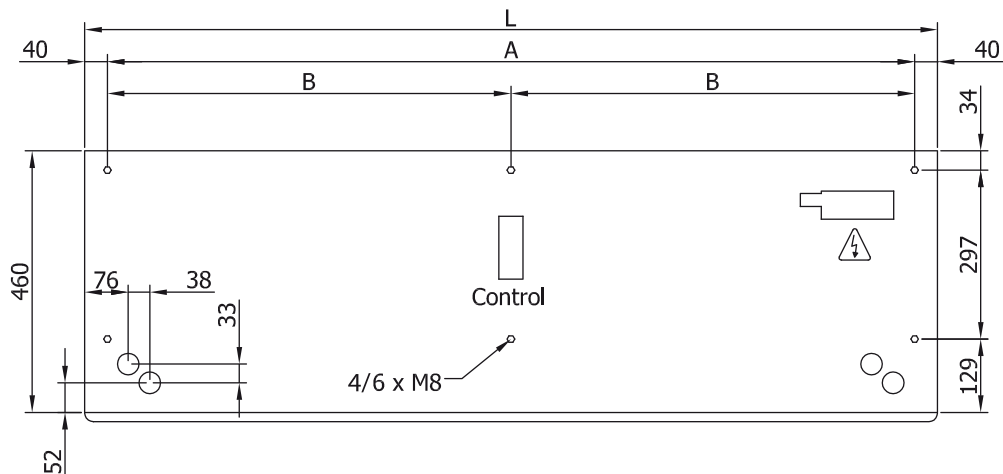

Modelis	(m³/h)	(m)
ECM 2000 DX16-DA	5/8" - 3/8"	
ECM 2500 DX21-DA	3/4" - 3/8"	
ECM 2500 DX22-DA	3/4" - 3/8"	
ECM 3000 DX26-DA	3/4" - 3/8"	
ECG 1000 DX10-DA	5/8" - 3/8"	
ECG 1500 DX15-DA	5/8" - 3/8"	
ECG 1500 DX13-DA	5/8" - 3/8"	
ECG 2000 DX24-DA	3/4" - 3/8"	
ECG 2500 DX25-DA	3/4" - 3/8"	
ECG 2500 DX29-DA	7/8" - 3/8"	
ECG 3000 DX34-DA	7/8" - 3/8"	

Modelis	(m³/h)	(m)
ECM 1000 VRV8-DA	5/8" - 3/8"	
ECM 1500 VRV12-DA	5/8" - 3/8"	
ECM 2000 VRV16-DA	5/8" - 3/8"	
ECM 2000 VRV19-DA	3/4" - 3/8"	
ECM 2500 VRV21-DA	3/4" - 3/8"	
ECM 2500 VRV24-DA	3/4" - 3/8"	
ECM 3000 VRV26-DA	3/4" - 3/8"	
ECM 3000 VRV30-DA	7/8" - 3/8"	
ECG 1000 VRV10-DA	5/8" - 3/8"	
ECG 1500 VRV13-DA	5/8" - 3/8"	
ECG 1500 VRV15-DA	5/8" - 3/8"	
ECG 2000 VRV20-DA	3/4" - 3/8"	
ECG 2000 VRV24-DA	3/4" - 3/8"	
ECG 2500 VRV25-DA	3/4" - 3/8"	
ECG 2500 VRV29-DA	7/8" - 3/8"	
ECG 3000 VRV29-DA	7/8" - 3/8"	
ECG 3000 VRV34-DA	7/8" - 3/8"	

Izmeri

L	A	B
1000	920	-
1500	1420	710
2000	1920	960
2500	2420	1210
3000	2920	1460