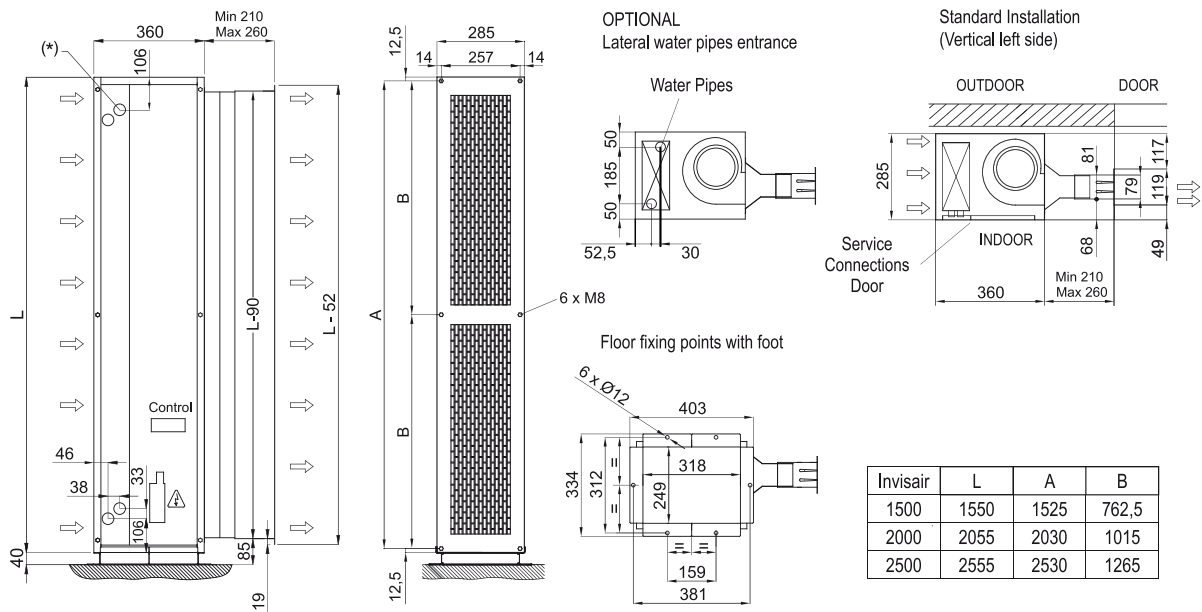

Modelis	(m³/h)	(m)
IECG 1000 VRV10-DA	-	
IECG 1500 VRV13-DA	5/8" - 3/8"	
IECG 1500 VRV15-DA	5/8" - 3/8"	
IECG 2000 VRV20-DA	3/4" - 3/8"	
IECG 2000 VRV24-DA	3/4" - 3/8"	
IECG 2500 VRV25-DA	3/4" - 3/8"	
IECG 2500 VRV29-DA	7/8" - 3/8"	
IECG 3000 VRV29-DA	-	
IECG 3000 VRV34-DA	-	

Izmeri

Invisair	L	A	B
1500	1550	1525	762,5
2000	2055	2030	1015
2500	2555	2530	1265