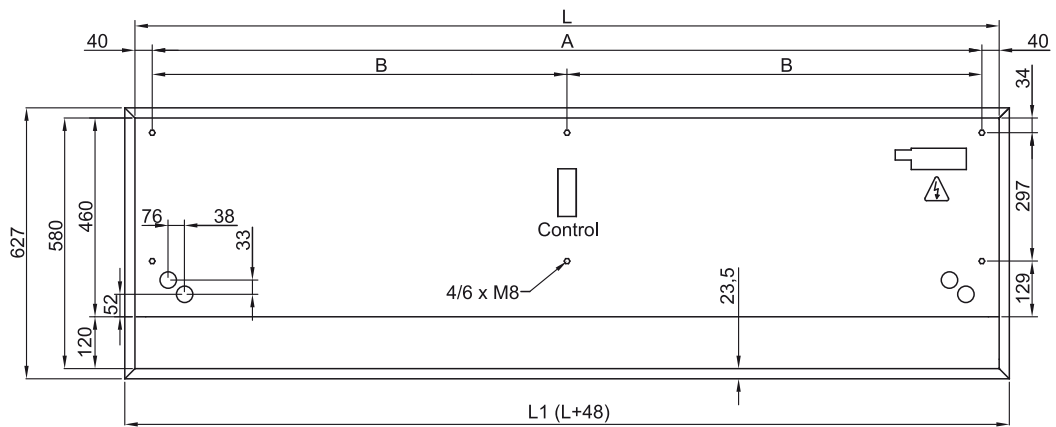

Modelis	(m³/h)	(m)

RDAM ECM 2000 DX16-DA	5/8" - 3/8"	
RDAM ECM 2000 DX18-DA	3/4" - 3/8"	
RDAM ECM 2500 DX24-DA	3/4" - 3/8"	
RDAM ECG 1000 DX10-DA	5/8" - 3/8"	
RDAM ECG 1500 DX13-DA	5/8" - 3/8"	
RDAM ECG 1500 DX15-DA	5/8" - 3/8"	
RDAM ECG 2000 DX24-DA	3/4" - 3/8"	
RDAM ECG 2500 DX25-DA	3/4" - 3/8"	
RDAM ECG 2500 DX29-DA	7/8" - 3/8"	

Modelis	(m³/h)	(m)

RDAM ECM 1000 VRV8-DA	5/8" - 3/8"	
RDAM ECM 1500 VRV12-DA	5/8" - 3/8"	
RDAM ECM 2000 VRV16-DA	5/8" - 3/8"	
RDAM ECM 2000 VRV19-DA	3/4" - 3/8"	
RDAM ECM 2500 VRV21-DA	3/4" - 3/8"	
RDAM ECM 2500 VRV24-DA	3/4" - 3/8"	
RDAM ECG 1000 VRV10-DA	5/8" - 3/8"	
RDAM ECG 1500 VRV13-DA	5/8" - 3/8"	
RDAM ECG 1500 VRV15-DA	5/8" - 3/8"	
RDAM ECG 2000 VRV20-DA	3/4" - 3/8"	
RDAM ECG 2000 VRV24-DA	3/4" - 3/8"	
RDAM ECG 2500 VRV25-DA	3/4" - 3/8"	
RDAM ECG 2500 VRV29-DA	7/8" - 3/8"	

Izmetri

	L	L1	A	B
Recessed Dam 1000	1000	1048	920	-
Recessed Dam 1500	1500	1548	1420	710
Recessed Dam 2000	2000	2048	1920	960
Recessed Dam 2500	2500	2548	2420	1210