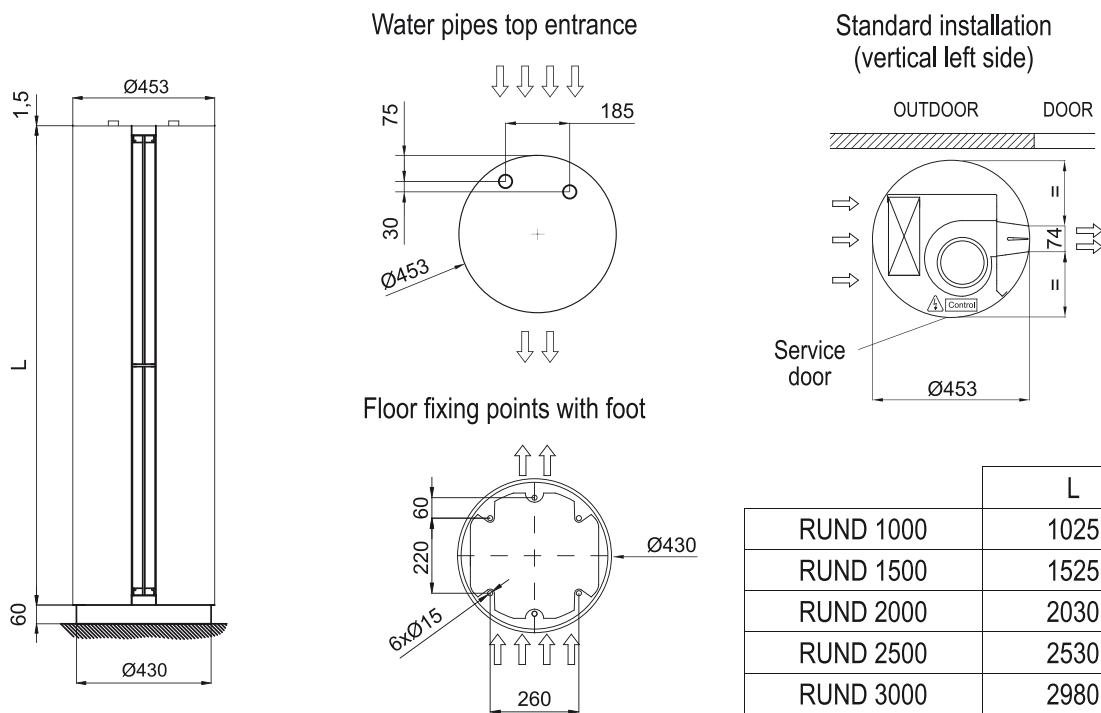

Modelis	(m³/h)	(m)
RUND ECG 1000 VRV10- DA	5/8" - 3/8"	
RUND ECG 1500 VRV13- DA	5/8" - 3/8"	
RUND ECG 1500 VRV15- DA	5/8" - 3/8"	
RUND ECG 2000 VRV20- DA	3/4" - 3/8"	
RUND ECG 2000 VRV24- DA	3/4" - 3/8"	
RUND ECG 2500 VRV25- DA	3/4" - 3/8"	
RUND ECG 2500 VRV29- DA	7/8" - 3/8"	
RUND ECG 3000 VRV29- DA	7/8" - 3/8"	
RUND ECG 3000 VRV34- DA	7/8" - 3/8"	

Izmeri

	L
RUND 1000	1025
RUND 1500	1525
RUND 2000	2030
RUND 2500	2530
RUND 3000	2980