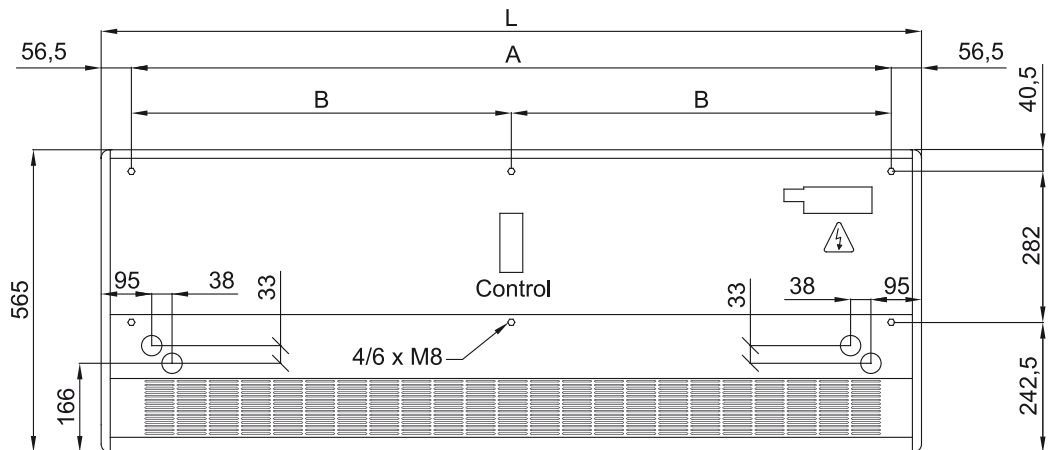

Izmeri

	L	A	B
Smart 1000	1034	920	-
Smart 1500	1534	1420	710
Smart 2000	2034	1920	960
Smart 2500	2534	2420	1210
Smart 3000	3034	2920	1460