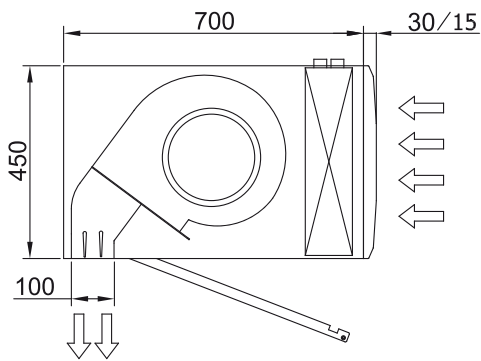

Izmeri

L	A	B
1000	920	-
1500	1420	710
2000	1920	960
2500	2420	1210
3000	2920	1460